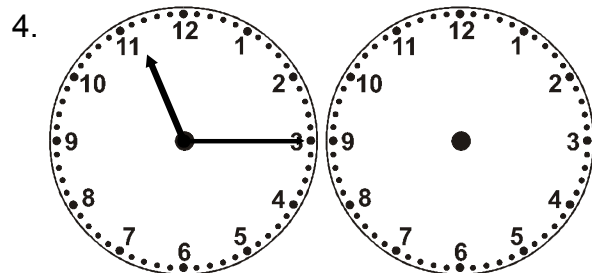

Draw the clock hands to show the passage of time.

What time was it 1 hour 30 minutes ago?

What time was it 5 hours 15 minutes ago?

What time was it 1 hour 45 minutes ago?

What time was it 2 hours 30 minutes ago?

What time was it 5 hours 15 minutes ago?

What time was it 5 hours 45 minutes ago?

What time was it 3 hours 30 minutes ago?

What time was it 2 hours 15 minutes ago?