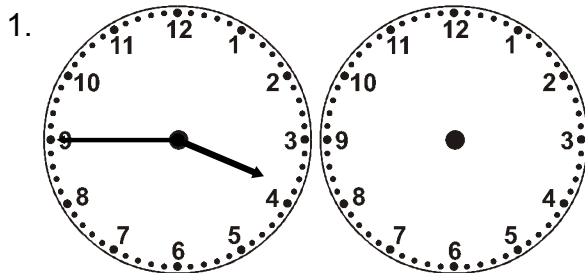

Draw the clock hands to show the passage of time.

What time was it 1 hour 30 minutes ago?

What time was it 5 hours 15 minutes ago?

What time was it 1 hour 45 minutes ago?

What time was it 2 hours 30 minutes ago?

What time was it 5 hours 15 minutes ago?

What time was it 5 hours 45 minutes ago?

What time was it 3 hours 30 minutes ago?

What time was it 2 hours 15 minutes ago?