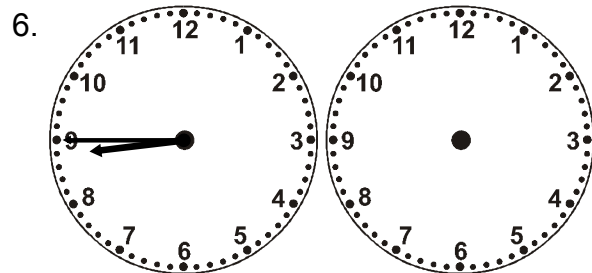

Draw the clock hands to show the passage of time.

What time was it 1 hour 30 minutes ago?

What time was it 5 hours 15 minutes ago?

What time was it 1 hour 45 minutes ago?

What time was it 2 hours 30 minutes ago?

What time was it 5 hours 15 minutes ago?

What time was it 5 hours 45 minutes ago?

What time was it 3 hours 30 minutes ago?

What time was it 2 hours 15 minutes ago?