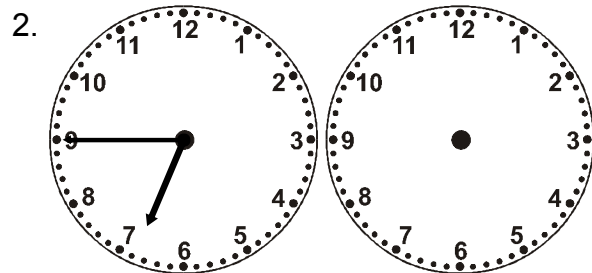

Draw the clock hands to show the passage of time.

What time was it 1 hour 30 minutes ago?

What time was it 5 hours 15 minutes ago?

What time was it 1 hour 45 minutes ago?

What time was it 2 hours 30 minutes ago?

What time was it 5 hours 15 minutes ago?

What time was it 5 hours 45 minutes ago?

What time was it 3 hours 30 minutes ago?

What time was it 2 hours 15 minutes ago?