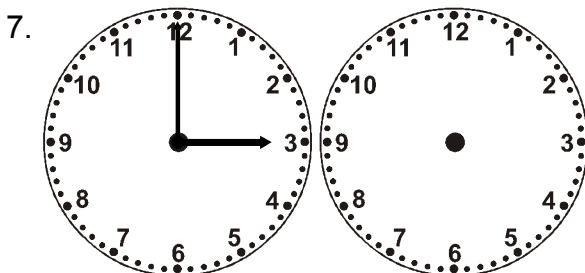

Draw the clock hands to show the passage of time.

What time was it 1 hour 30 minutes ago?

What time was it 5 hours 15 minutes ago?

What time was it 1 hour 45 minutes ago?

What time was it 2 hours 30 minutes ago?

What time was it 5 hours 15 minutes ago?

What time was it 5 hours 45 minutes ago?

What time was it 3 hours 30 minutes ago?

What time was it 2 hours 15 minutes ago?