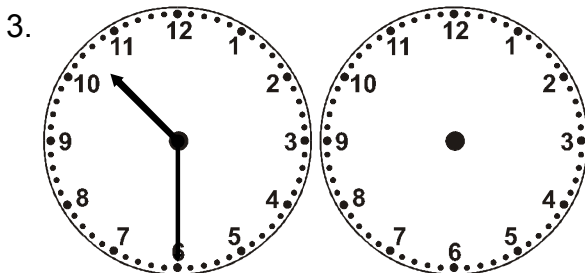

Draw the clock hands to show the passage of time.

What time was it 1 hour 30 minutes ago?

What time was it 5 hours 15 minutes ago?

What time was it 1 hour 45 minutes ago?

What time was it 2 hours 30 minutes ago?

What time was it 5 hours 15 minutes ago?

What time was it 5 hours 45 minutes ago?

What time was it 3 hours 30 minutes ago?

What time was it 2 hours 15 minutes ago?