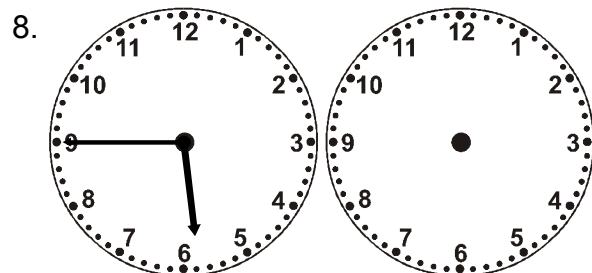

Draw the clock hands to show the passage of time.

What time was it 1 hour 30 minutes ago?

What time was it 5 hours 15 minutes ago?

What time was it 1 hour 45 minutes ago?

What time was it 2 hours 30 minutes ago?

What time was it 5 hours 15 minutes ago?

What time was it 5 hours 45 minutes ago?

What time was it 3 hours 30 minutes ago?

What time was it 2 hours 15 minutes ago?