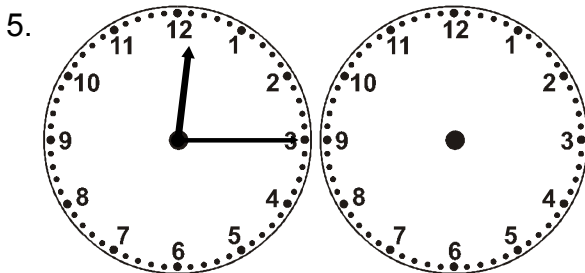

Draw the clock hands to show the passage of time.

What time was it 1 hour 30 minutes ago?

What time was it 5 hours 15 minutes ago?

What time was it 1 hour 45 minutes ago?

What time was it 2 hours 30 minutes ago?

What time was it 5 hours 15 minutes ago?

What time was it 5 hours 45 minutes ago?

What time was it 3 hours 30 minutes ago?

What time was it 2 hours 15 minutes ago?